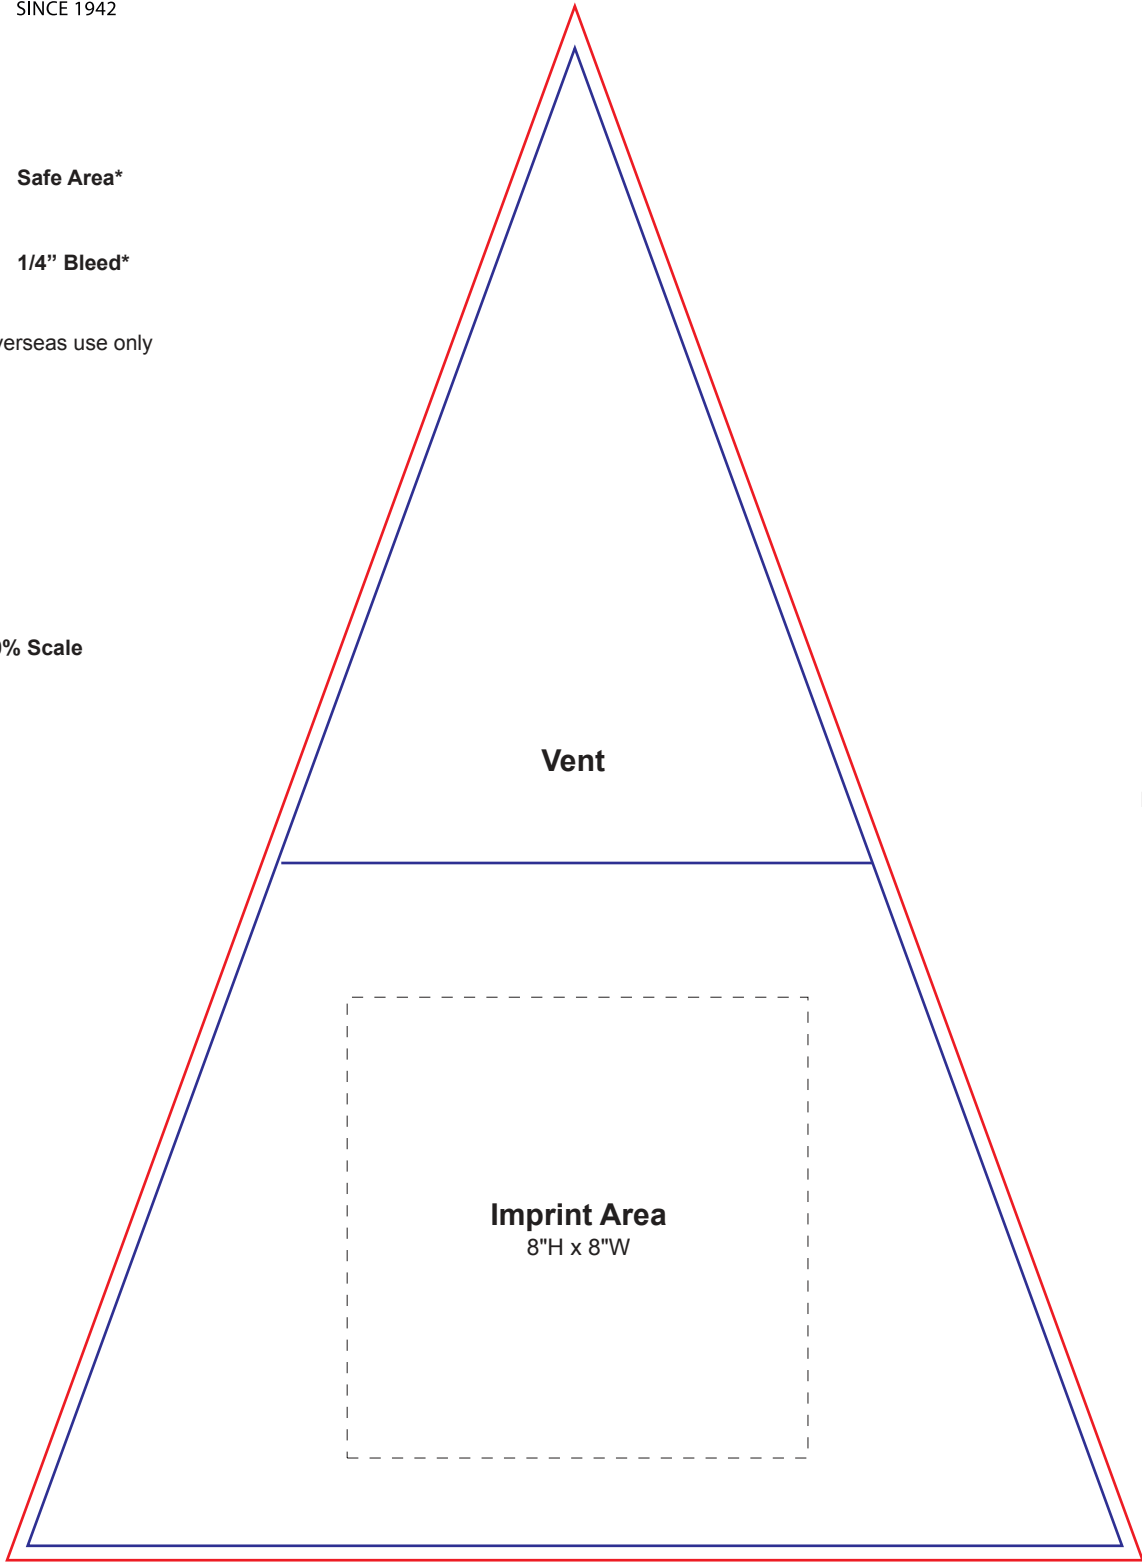

SB-2120 (Formerly Item# 106ST-V)

 Safe Area*

 1/4" Bleed*

*For custom overseas use only

Panel Is At 30% Scale

↑
Height: 26"
↓

← Width: 19" →